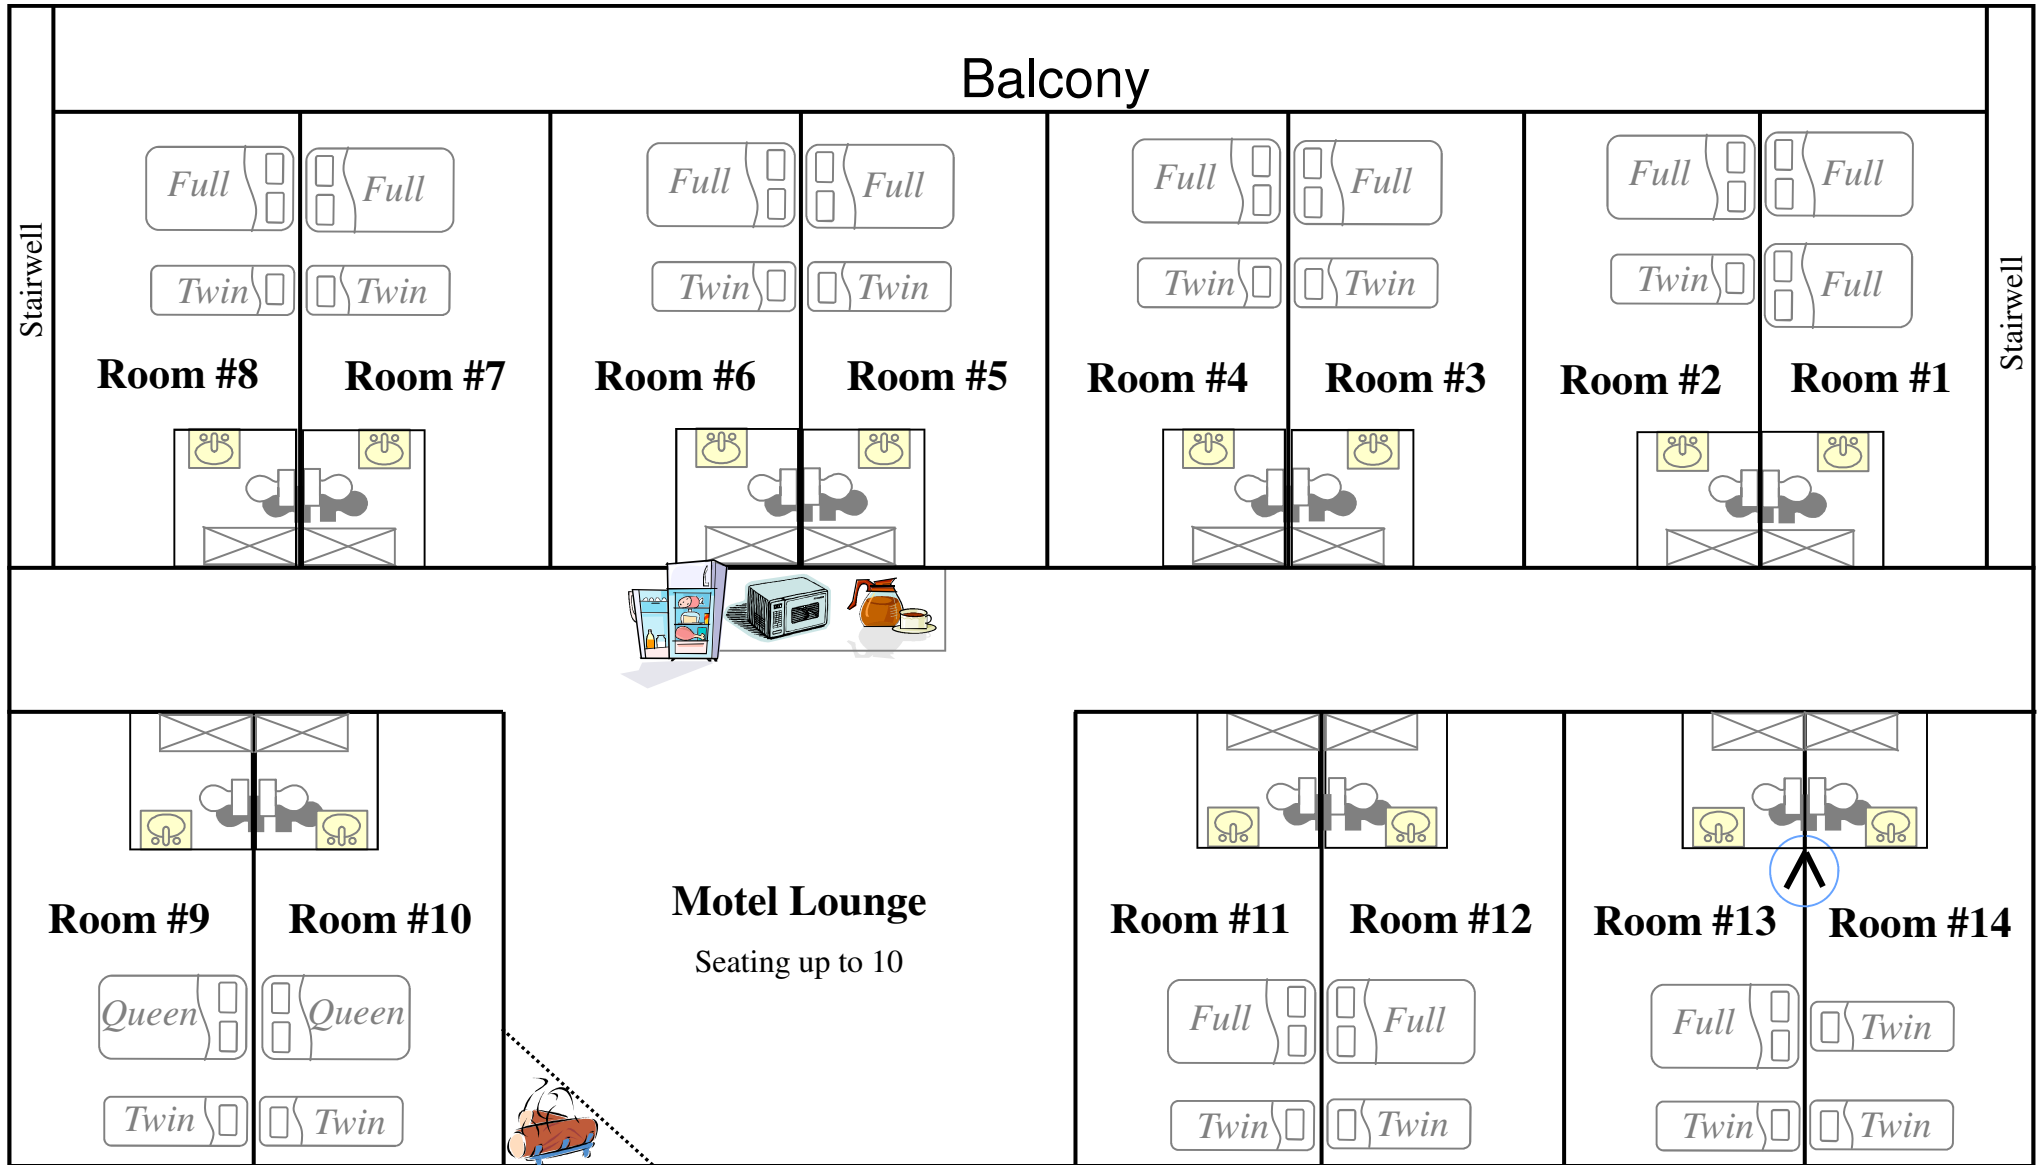

# Latham Springs Motel

**Key**

 Bed	 Sink	 Microwave
 Shower	 Refrigerator	 Coffee Station
 Toilet	 Fireplace	

*These two rooms can be joined if both doors are unlocked.*